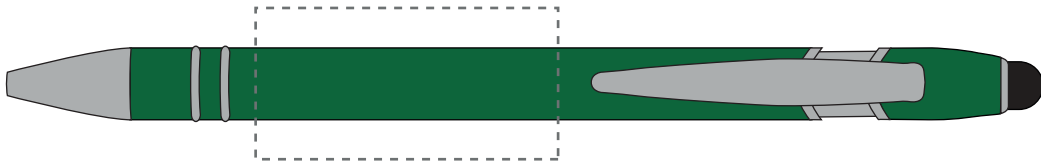

Your Ref:	Quantity:	Product Code: TPC731401
Our Ref:	Version: 1	Product Colour: GREEN

PRINTING CONCERNS:

We stock this item in the following colours

**PANTONE REFERENCE(S)**

● Engrave

ARTWORK SCALE 100%

ARTWORK SCALE 100%

Rotary Engrave Area:
40mm x 20mmProduct Image for visualisation
- colours may vary**The dashed line is to demonstrate print area and will not appear on your printed item****PLEASE NOTE:**

- All colours including print and product are for visual purposes only and should not be regarded as the actual colour of the product and print.
- Some products may vary from batch to batch and may differ from previous orders.
- The colour and texture of a product can also have an effect on the final print colour.
- By approving this order we accept that you understand these terms.